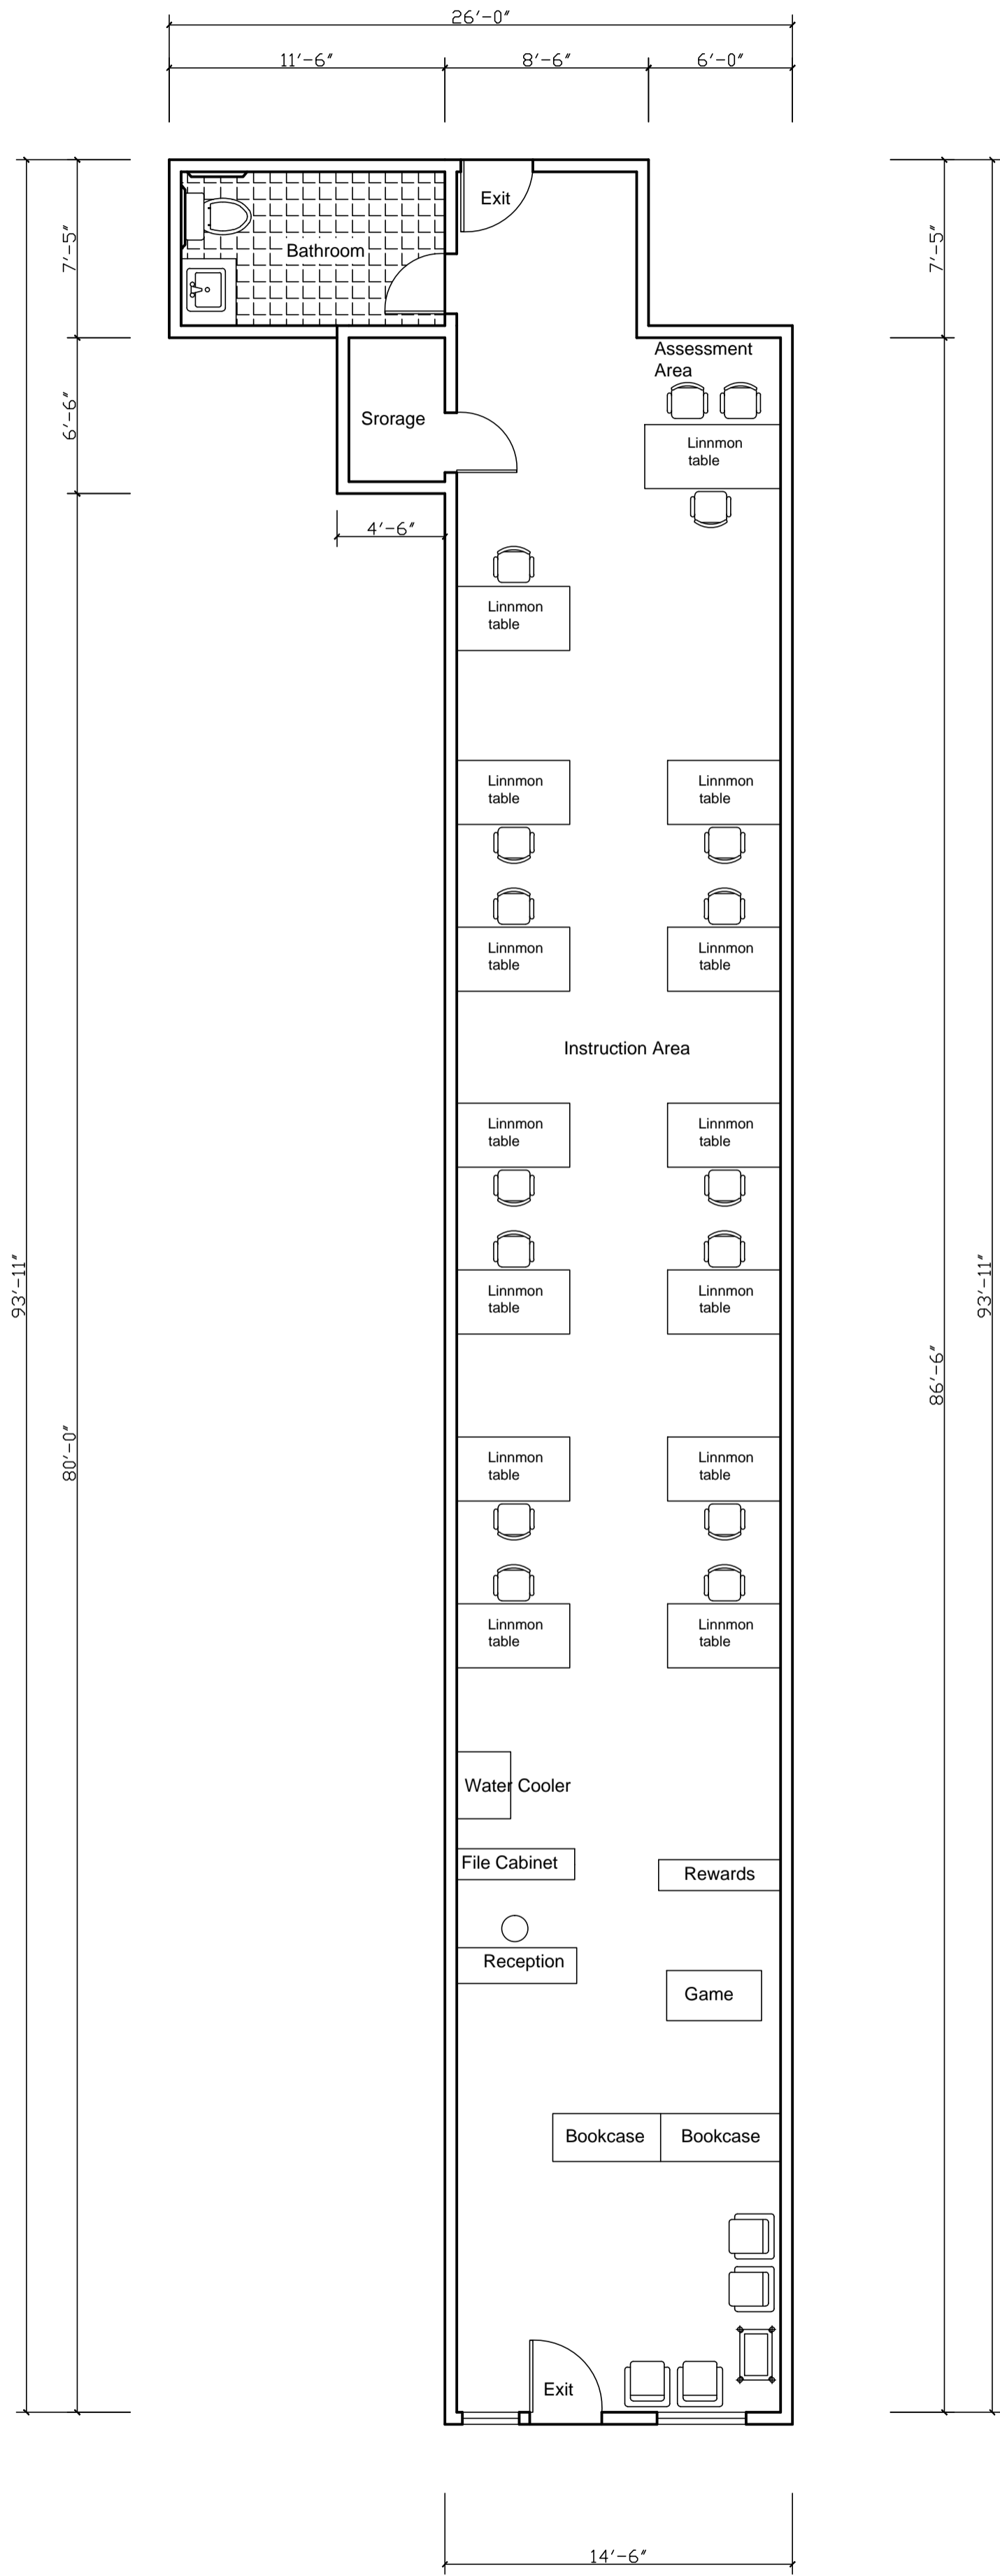

Overall dimensions of This Center:
9520 Garden Grove Blvd #3, Garden Grove, CA 92844 Total Sqf = 1320 sf

Instruction Area Floor Plan: Scale: 24" = 36"